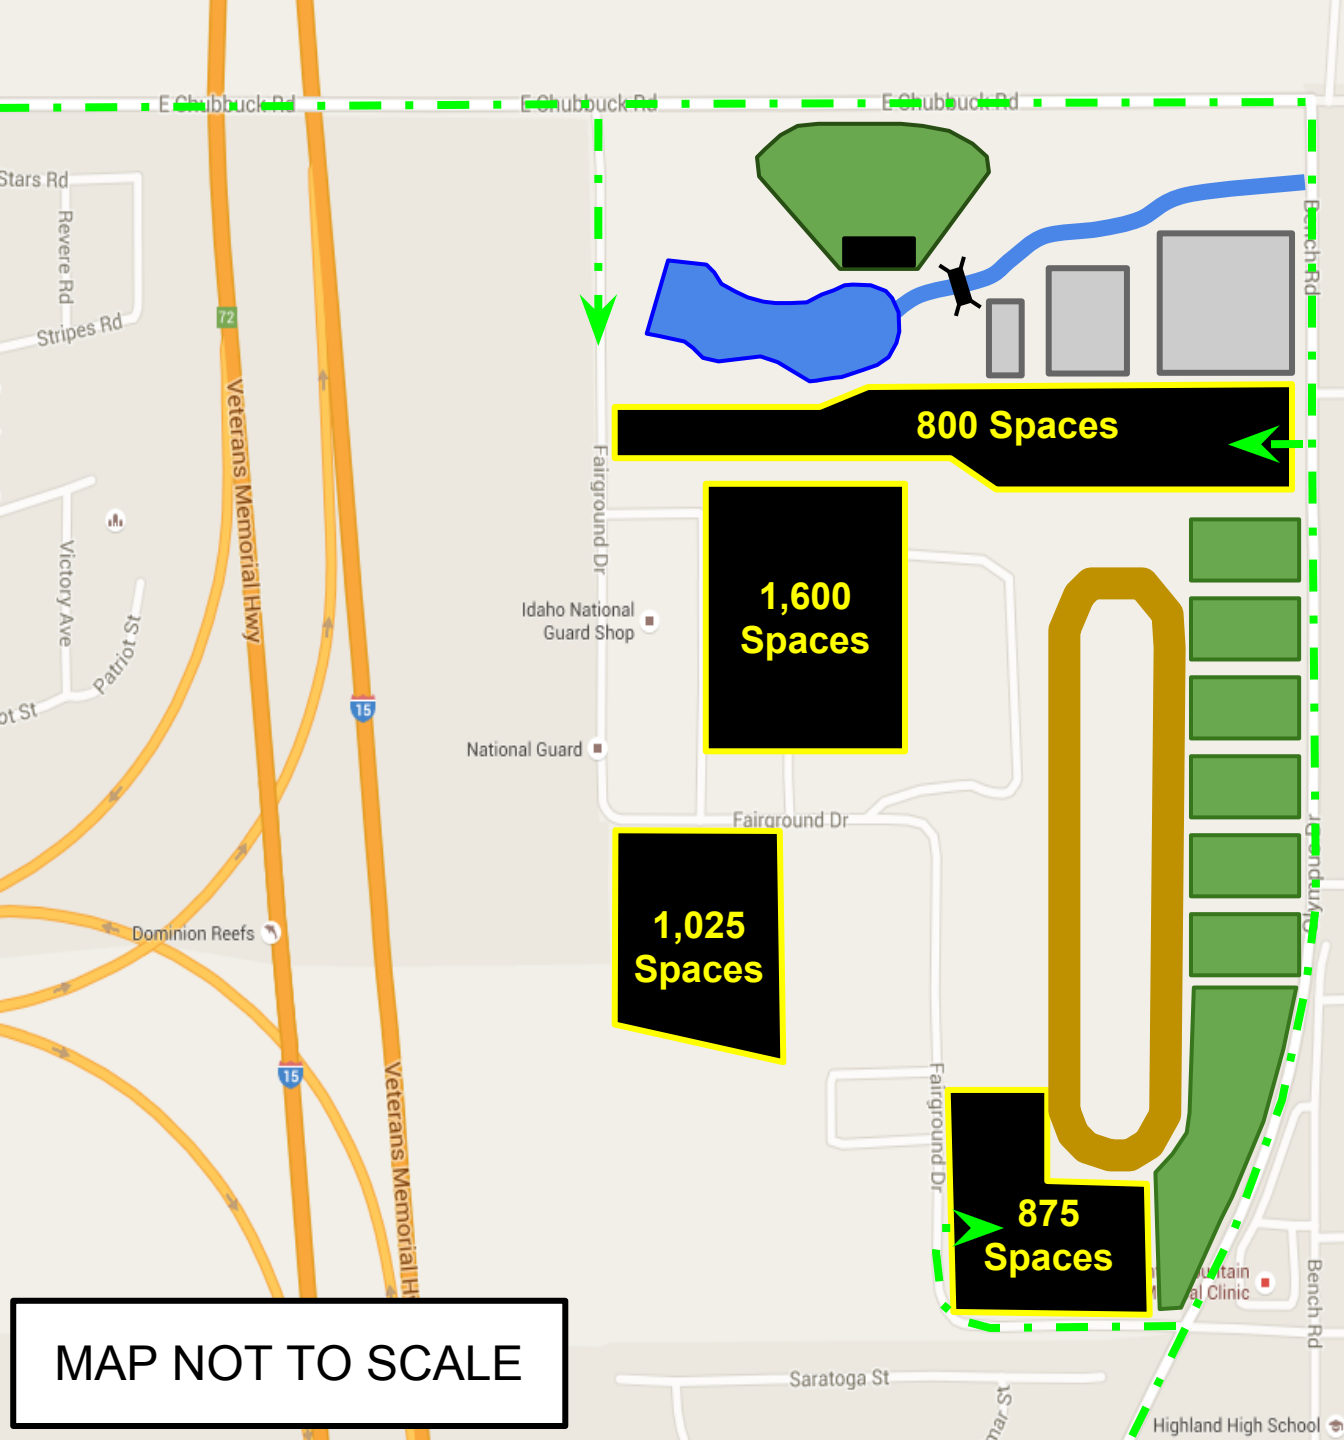

DIRECTIONS

FROM THE NORTH

- South on I-15
- Exit 71 Pocatello Creek Rd.
- Left onto Pocatello Creek Rd.
- Left onto Olympus Dr.
- Follow Sign and Staff Direction

FROM THE SOUTH

- North on I-15
- Exit 71 Pocatello Creek Rd.
- Right onto Pocatello Creek Rd.
- Left onto Olympus Dr.
- Follow Sign and Staff Direction

FROM THE EAST

- West on U.S. 30
- North on I-15
- Exit 71 Pocatello Creek Rd.
- Right onto Pocatello Creek Rd.
- Left onto Olympus Dr.
- Follow Sign and Staff Direction

FROM THE WEST

- East on I-86
- Exit 61 Yellowstone Ave
- Left onto Yellowstone Ave
- Right onto Chubbuck Rd.
- Right onto Fairground Dr.
- Follow Sign and Staff Direction

MAP NOT TO SCALE